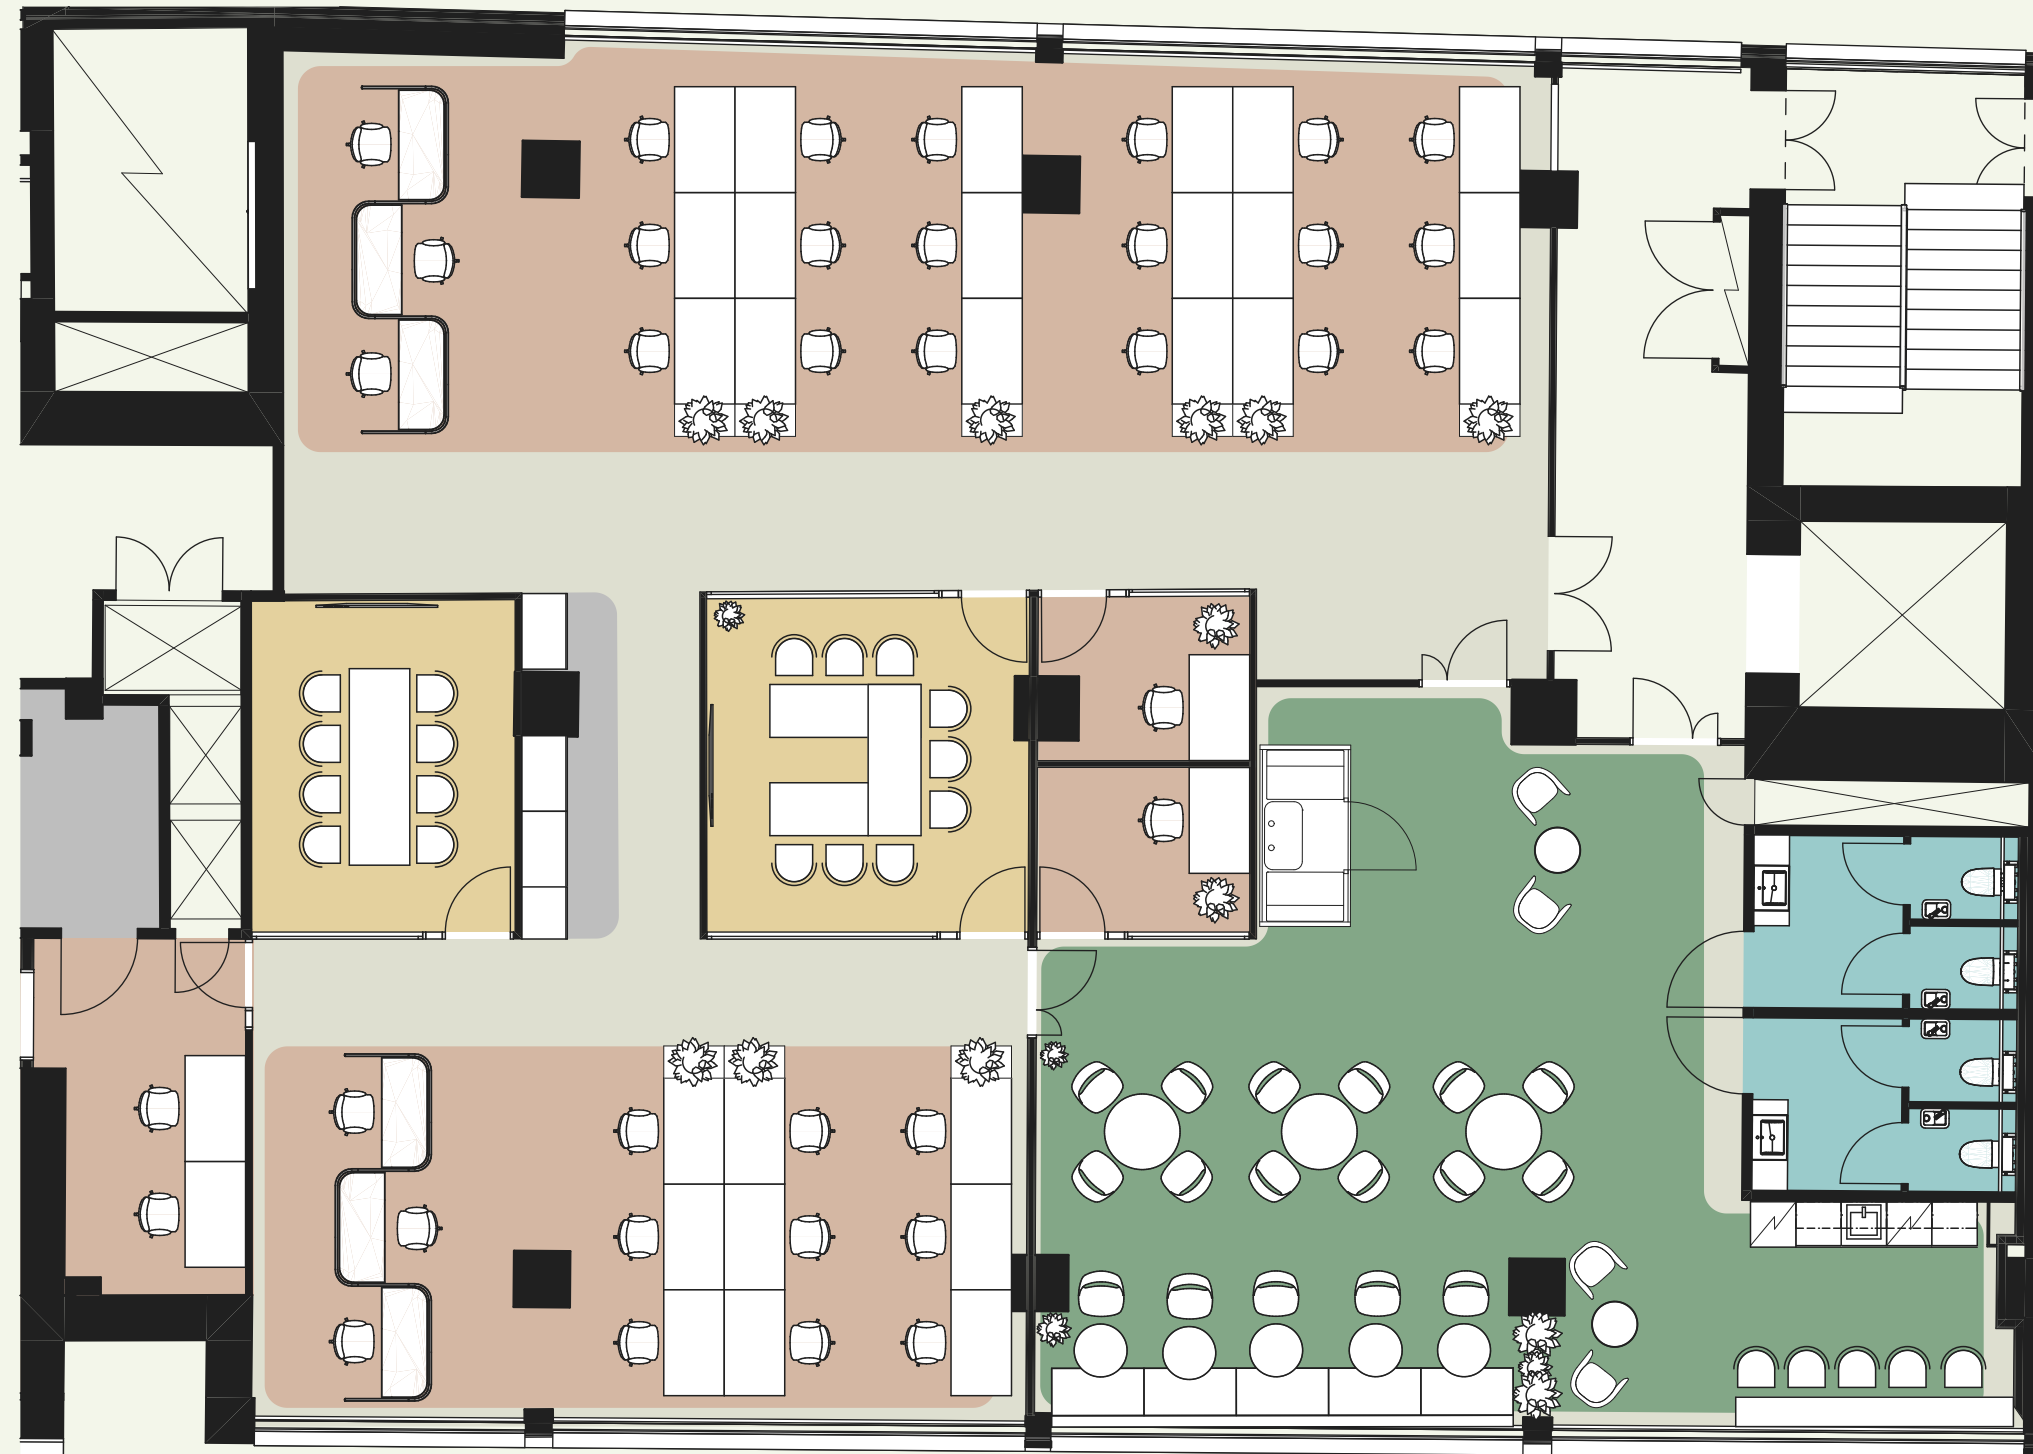

Colony Vallila, 4th Floor (407m²)

Working desk capacity: approx. 37

- 2 x Meeting Room L
- 3 x Focus Rooms
- 2 x Workspaces
- 1 x POD
- 4 x WC
- 1 x Community Cafe