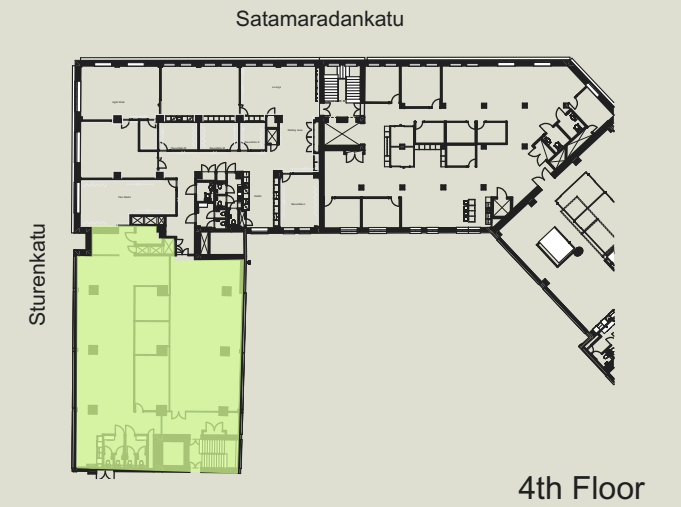

Colony Vallila, 4th Floor (407m²)

Working desk capacity: approx. 37

- 2 x Meeting Room L
- 3 x Focus Rooms
- 2 x Workspaces
- 1 x POD
- 4 x WC
- 1 x Community Cafe